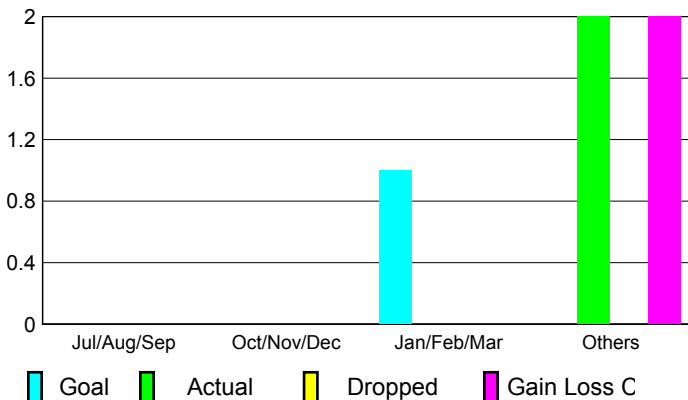

2009-2010 GMT Quarterly Report for District (or Undistricted) **District 103 W**

GMT: **JACQUES 'JACK' VERBEKE**

Location: **FRANCE**

GMT CA: **4**

CLUBS

Club Results
2009-2010

Clubs
2008-2009

Month	New Club Goal	Actual New Clubs	Actual Dropped Clubs	Gain/Loss of Clubs	Gain/Loss of Clubs
Jul/Aug/Sep	0	0	0	0	0
Oct/Nov/Dec	0	0	0	0	0
Jan/Feb/Mar	1	0	0	0	0
Apr/May/June	0	2	0	2	1
Totals	1	2	0	2	1

Club Results 2009-2010

Goal, New, Dropped, Gain/Loss

Comparison of Club Gain/Loss

Current Year Compared to the Previous Year

YTD Status Quo Clubs 2009-2010

Status Quo Clubs Compared to Status Quo Members

MEMBERSHIP