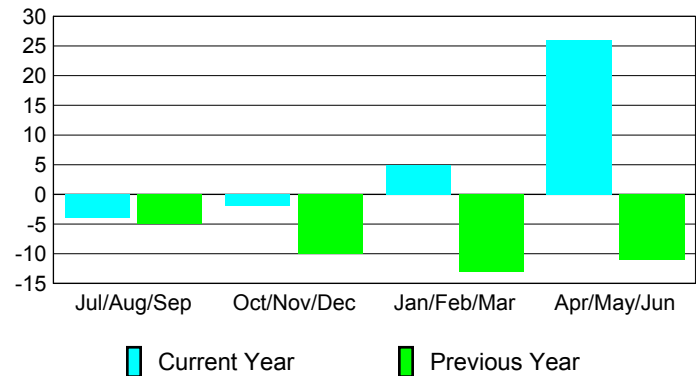

Membership Results
2009-2010

Membership
2008-2009

Month	Net Memb Goal	Actual New Memb	Actual Dropped Memb	Gain/Loss of Memb	Gain/Loss of Memb
Jul/Aug/Sep	8	42	-46	-4	-5
Oct/Nov/Dec	11	44	-46	-2	-10
Jan/Feb/Mar	31	49	-44	5	-13
Apr/May/June	16	88	-62	26	-11
Totals	66	223	-198	25	-39

Membership Results 2009-2010

Goal, New, Dropped, Gain/Loss

Comparison of Membership Gain/Loss

Current Year Compared to the Previous Year

Gender Comparison 2009-2010

Male

Female