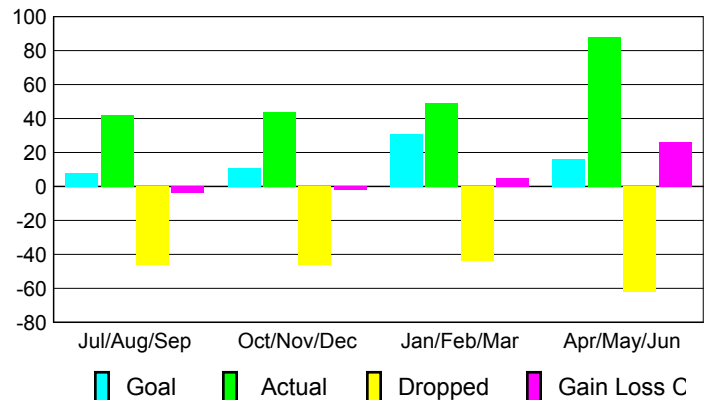

Membership Results 2009-2010

Goal, New, Dropped, Gain/Loss

Comparison of Membership Gain/Loss

Current Year Compared to the Previous Year